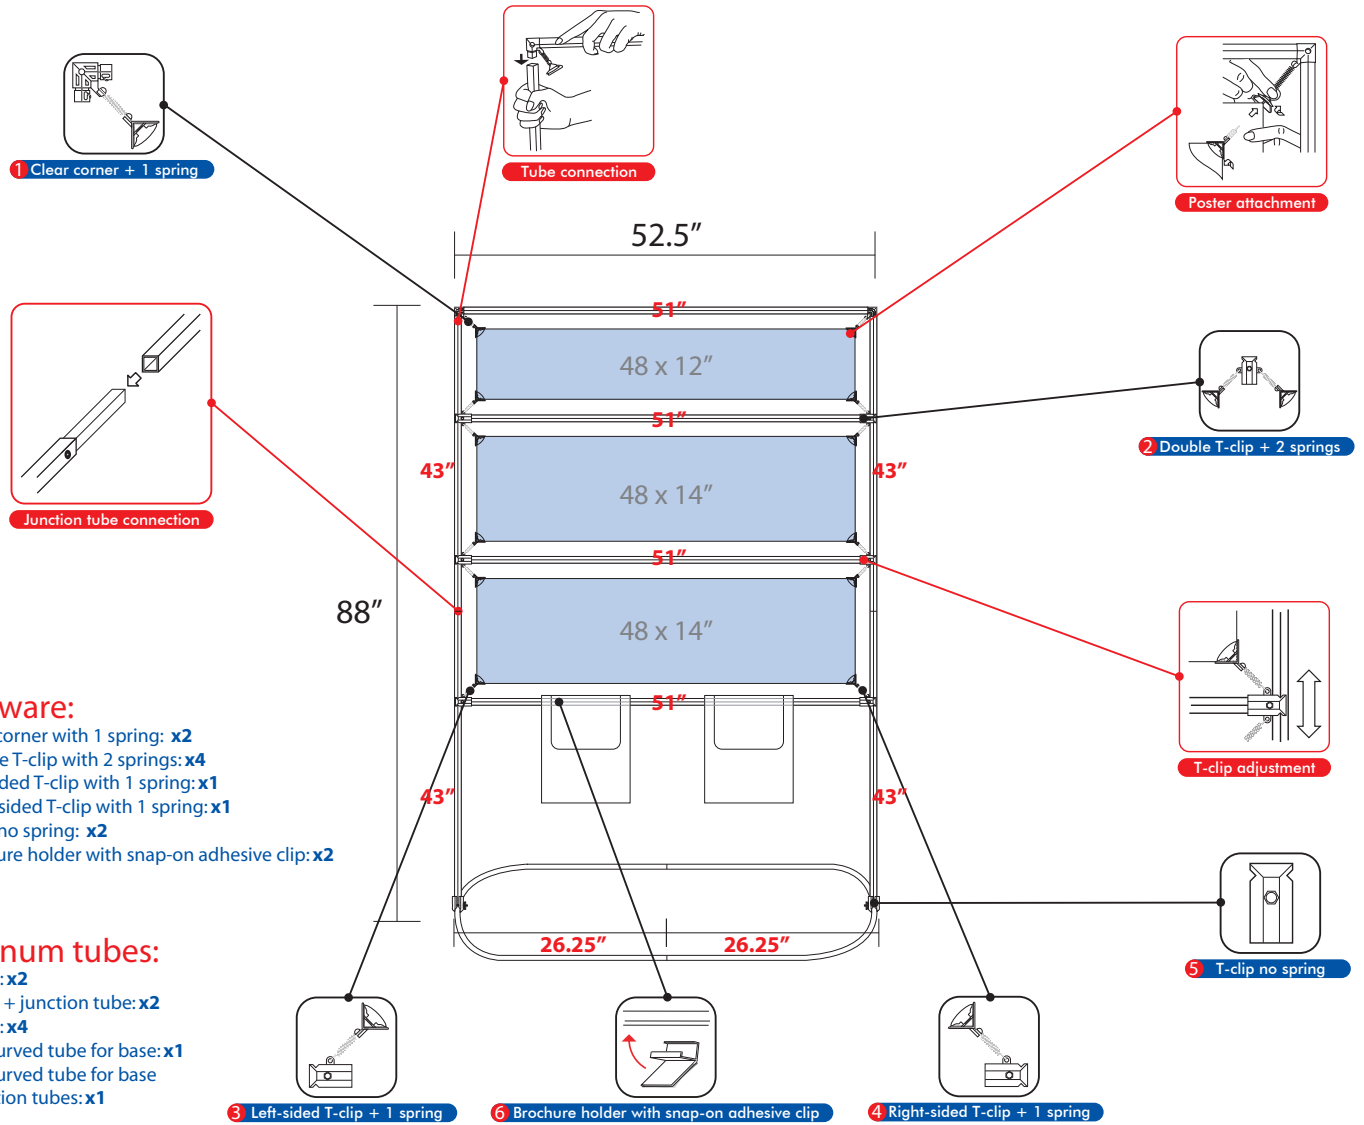

Hardware:

- ① Clear corner with 1 spring: x2
- ② Double T-clip with 2 springs: x3
- ③ Left-sided T-clip with 1 spring: x1
- ④ Right-sided T-clip with 1 spring: x1
- ⑤ Round metal base: x3
- ⑥ Quad T-clip with 4 springs: x1
- ⑦ Quad T-clip with 2 springs: x1

Aluminum tubes:

- 40.75" tube: x4
- 41.75" tube: x1
- 41.75" tube + junction tube: x1
- 43" tube: x3
- 43" tube + junction tube: x3

Hardware:

- ① Clear corner with 1 spring: **x2**
- ② Double T-clip with 2 springs: **x5**
- ③ Left-sided T-clip with 1 spring: **x1**
- ④ Right-sided T-clip with 1 spring: **x1**
- ⑤ Round metal base: **x3**
- ⑥ Quad T-clip with 4 springs: **x1**
- ⑦ Quad T-clip with 2 springs: **x1**

Aluminum tubes:

- 24.5" tube: **x4**
- 43" tube: **x2**
- 43" tube + junction tube: **x2**
- 51" tube: **x2**
- 64" tube: **x1**

Hardware:

- ① Clear corner with 1 spring: x2
- ② Double T-clip with 2 springs: x4
- ③ Left-sided T-clip with 1 spring: x1
- ④ Right-sided T-clip with 1 spring: x1
- ⑤ T-clip no spring: x2
- ⑥ Brochure holder with snap-on adhesive clip: x2

Aluminum tubes:

- 43" tube: x2
- 43" tube + junction tube: x2
- 51" tube: x4
- 26.25" curved tube for base: x1
- 26.25" curved tube for base + 2 junction tubes: x1

Hardware:

- ① Clear corner with 1 spring: **x4**
- ② Double T-clip with 2 springs: **x8**
- ③ T-clip no spring: **x4**