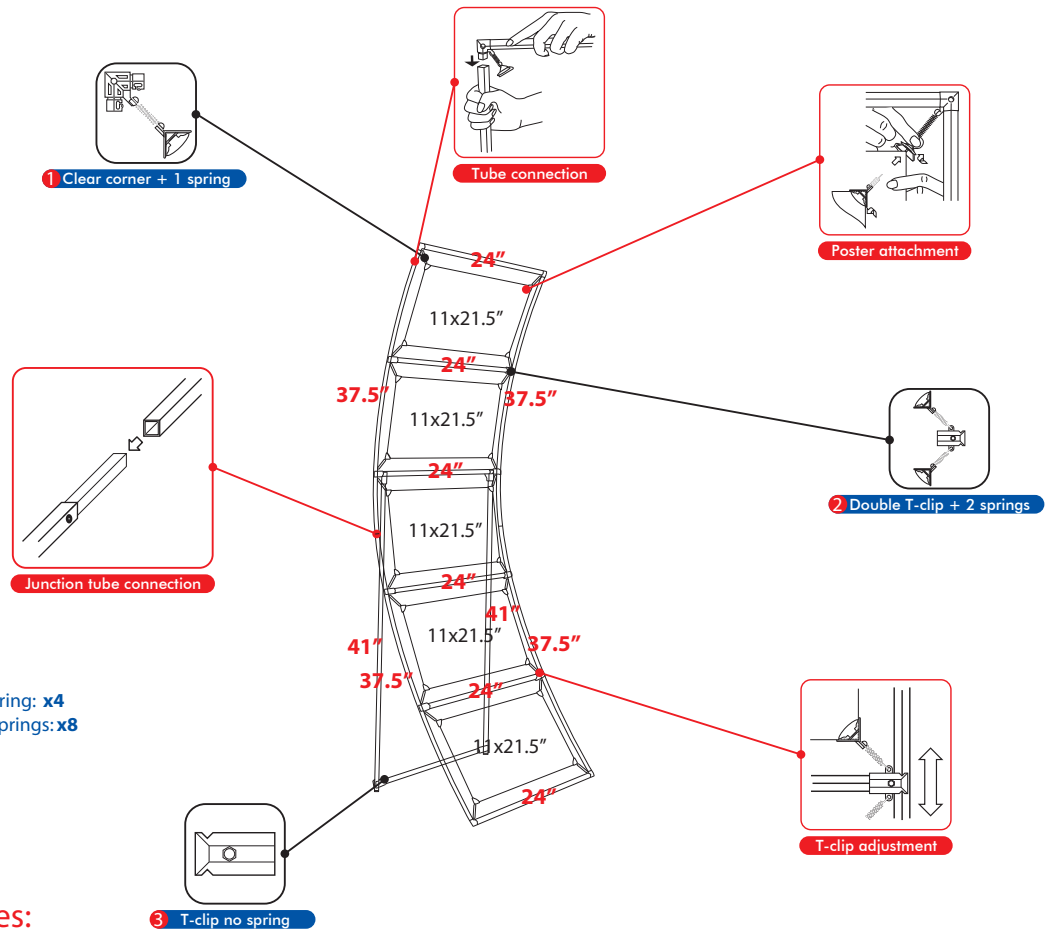

Hardware:

- ① Clear corner with 1 spring: x2
- ② Double T-clip with 2 springs: x3
- ③ Left-sided T-clip with 1 spring: x1
- ④ Right-sided T-clip with 1 spring: x1
- ⑤ Round metal base: x3
- ⑥ Quad T-clip with 4 springs: x1
- ⑦ Quad T-clip with 2 springs: x1

Aluminum tubes:

- 40.75" tube: x4
- 41.75" tube: x1
- 41.75" tube + junction tube: x1
- 43" tube: x3
- 43" tube + junction tube: x3

Hardware:

- ① Clear corner with 1 spring: **x2**
- ② Double T-clip with 2 springs: **x5**
- ③ Left-sided T-clip with 1 spring: **x1**
- ④ Right-sided T-clip with 1 spring: **x1**
- ⑤ Round metal base: **x3**
- ⑥ Quad T-clip with 4 springs: **x1**
- ⑦ Quad T-clip with 2 springs: **x1**

Aluminum tubes:

- 24.5" tube: **x4**
- 43" tube: **x2**
- 43" tube + junction tube: **x2**
- 51" tube: **x2**
- 64" tube: **x1**

Hardware:

- ① Clear corner with 1 spring: x2
- ② Double T-clip with 2 springs: x4
- ③ Left-sided T-clip with 1 spring: x1
- ④ Right-sided T-clip with 1 spring: x1
- ⑤ T-clip no spring: x2
- ⑥ Brochure holder with snap-on adhesive clip: x2

Aluminum tubes:

- 43" tube: x2
- 43" tube + junction tube: x2
- 51" tube: x4
- 26.25" curved tube for base: x1
- 26.25" curved tube for base + 2 junction tubes: x1

Hardware:

- ① Clear corner with 1 spring: **x4**
- ② Double T-clip with 2 springs: **x8**
- ③ T-clip no spring: **x4**