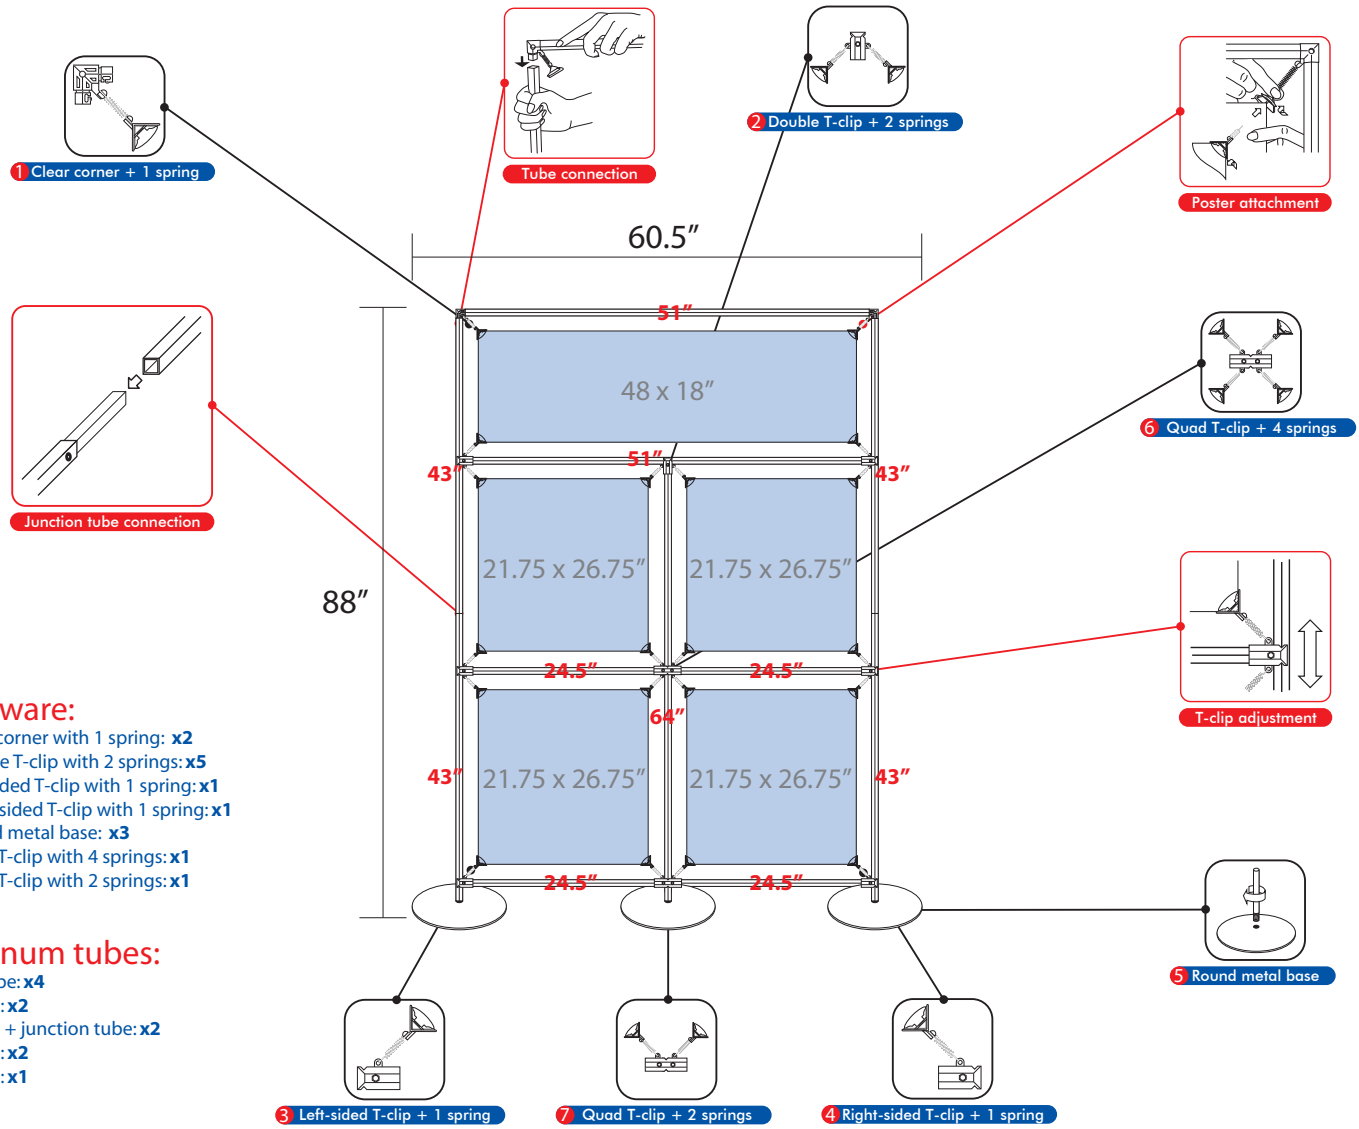

Hardware:

- ① Clear corner with 1 spring: x2
- ② Double T-clip with 2 springs: x3
- ③ Left-sided T-clip with 1 spring: x1
- ④ Right-sided T-clip with 1 spring: x1
- ⑤ Round metal base: x3
- ⑥ Quad T-clip with 4 springs: x1
- ⑦ Quad T-clip with 2 springs: x1

Aluminum tubes:

- 40.75" tube: x4
- 41.75" tube: x1
- 41.75" tube + junction tube: x1
- 43" tube: x3
- 43" tube + junction tube: x3

Hardware:

- ① Clear corner with 1 spring: **x2**
- ② Double T-clip with 2 springs: **x5**
- ③ Left-sided T-clip with 1 spring: **x1**
- ④ Right-sided T-clip with 1 spring: **x1**
- ⑤ Round metal base: **x3**
- ⑥ Quad T-clip with 4 springs: **x1**
- ⑦ Quad T-clip with 2 springs: **x1**

Aluminum tubes:

- 24.5" tube: **x4**
- 43" tube: **x2**
- 43" tube + junction tube: **x2**
- 51" tube: **x2**
- 64" tube: **x1**

Hardware:

- ① Clear corner with 1 spring: x2
- ② Double T-clip with 2 springs: x4
- ③ Left-sided T-clip with 1 spring: x1
- ④ Right-sided T-clip with 1 spring: x1
- ⑤ T-clip no spring: x2
- ⑥ Brochure holder with snap-on adhesive clip: x2

Aluminum tubes:

- 43" tube: x2
- 43" tube + junction tube: x2
- 51" tube: x4
- 26.25" curved tube for base: x1
- 26.25" curved tube for base + 2 junction tubes: x1

Hardware:

- ① Clear corner with 1 spring: **x4**
- ② Double T-clip with 2 springs: **x8**
- ③ T-clip no spring: **x4**