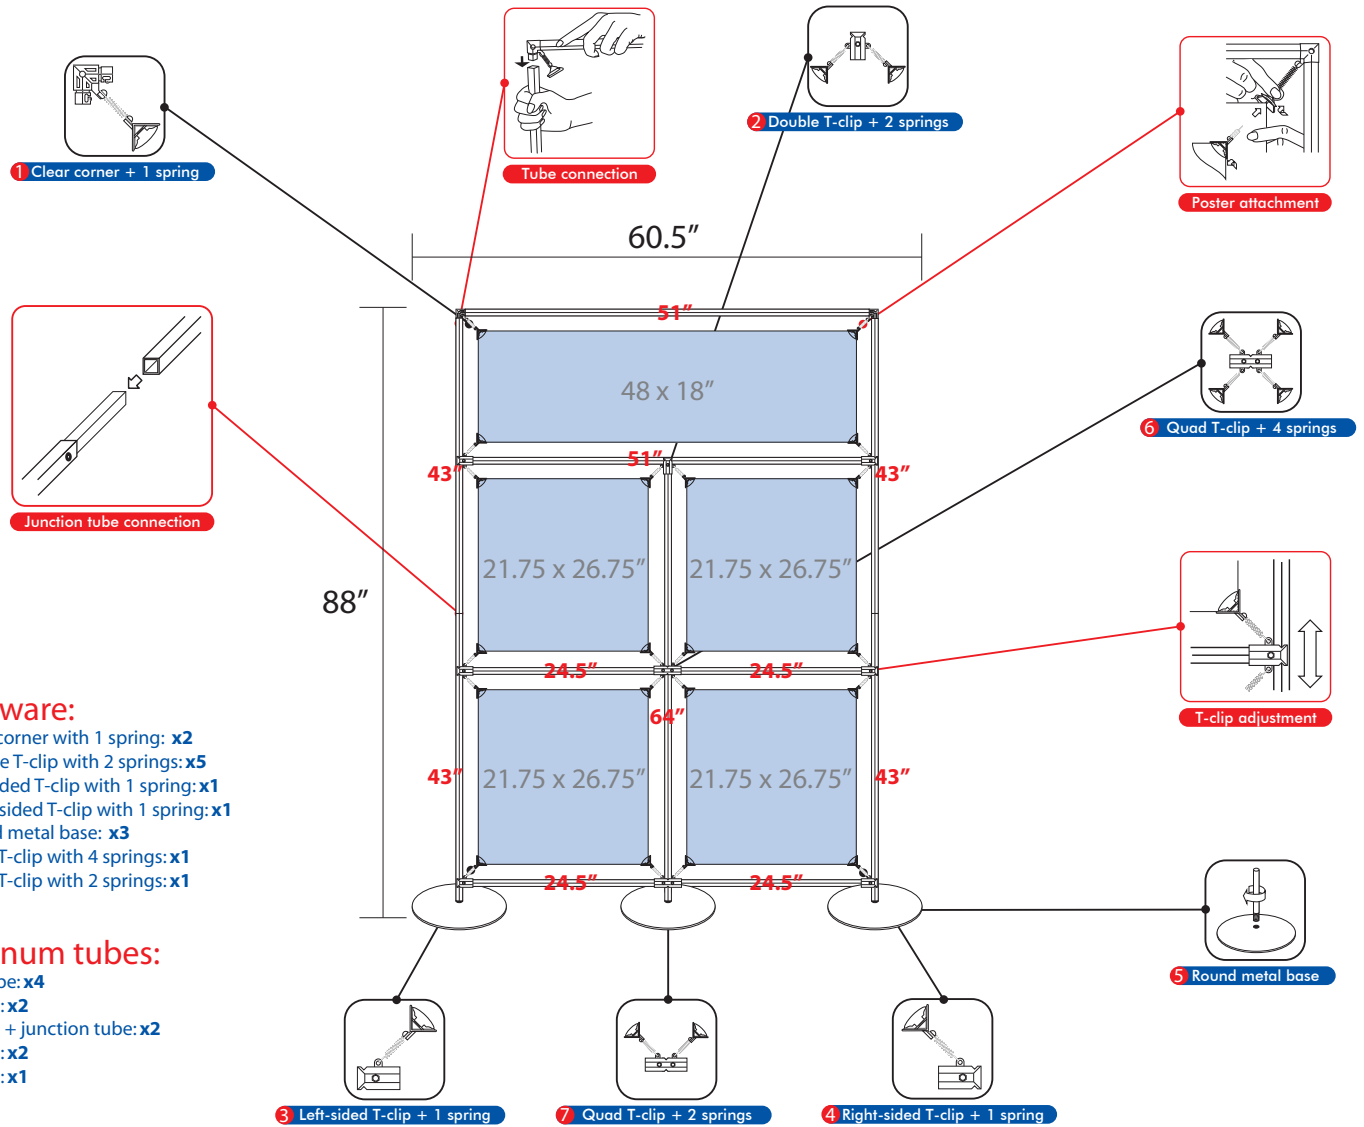

**Hardware:**

- 1 Clear corner with 1 spring: x2
- 2 Double T-clip with 2 springs: x3
- 3 Left-sided T-clip with 1 spring: x1
- 4 Right-sided T-clip with 1 spring: x1
- 5 Round metal base: x3
- 6 Quad T-clip with 4 springs: x1
- 7 Quad T-clip with 2 springs: x1

**Aluminum tubes:**

- 40.75" tube: x4
- 41.75" tube: x1
- 41.75" tube + junction tube: x1
- 43" tube: x3
- 43" tube + junction tube: x3

**Hardware:**

- ① Clear corner with 1 spring: **x2**
- ② Double T-clip with 2 springs: **x5**
- ③ Left-sided T-clip with 1 spring: **x1**
- ④ Right-sided T-clip with 1 spring: **x1**
- ⑤ Round metal base: **x3**
- ⑥ Quad T-clip with 4 springs: **x1**
- ⑦ Quad T-clip with 2 springs: **x1**

**Aluminum tubes:**

- 24.5" tube: **x4**
- 43" tube: **x2**
- 43" tube + junction tube: **x2**
- 51" tube: **x2**
- 64" tube: **x1**